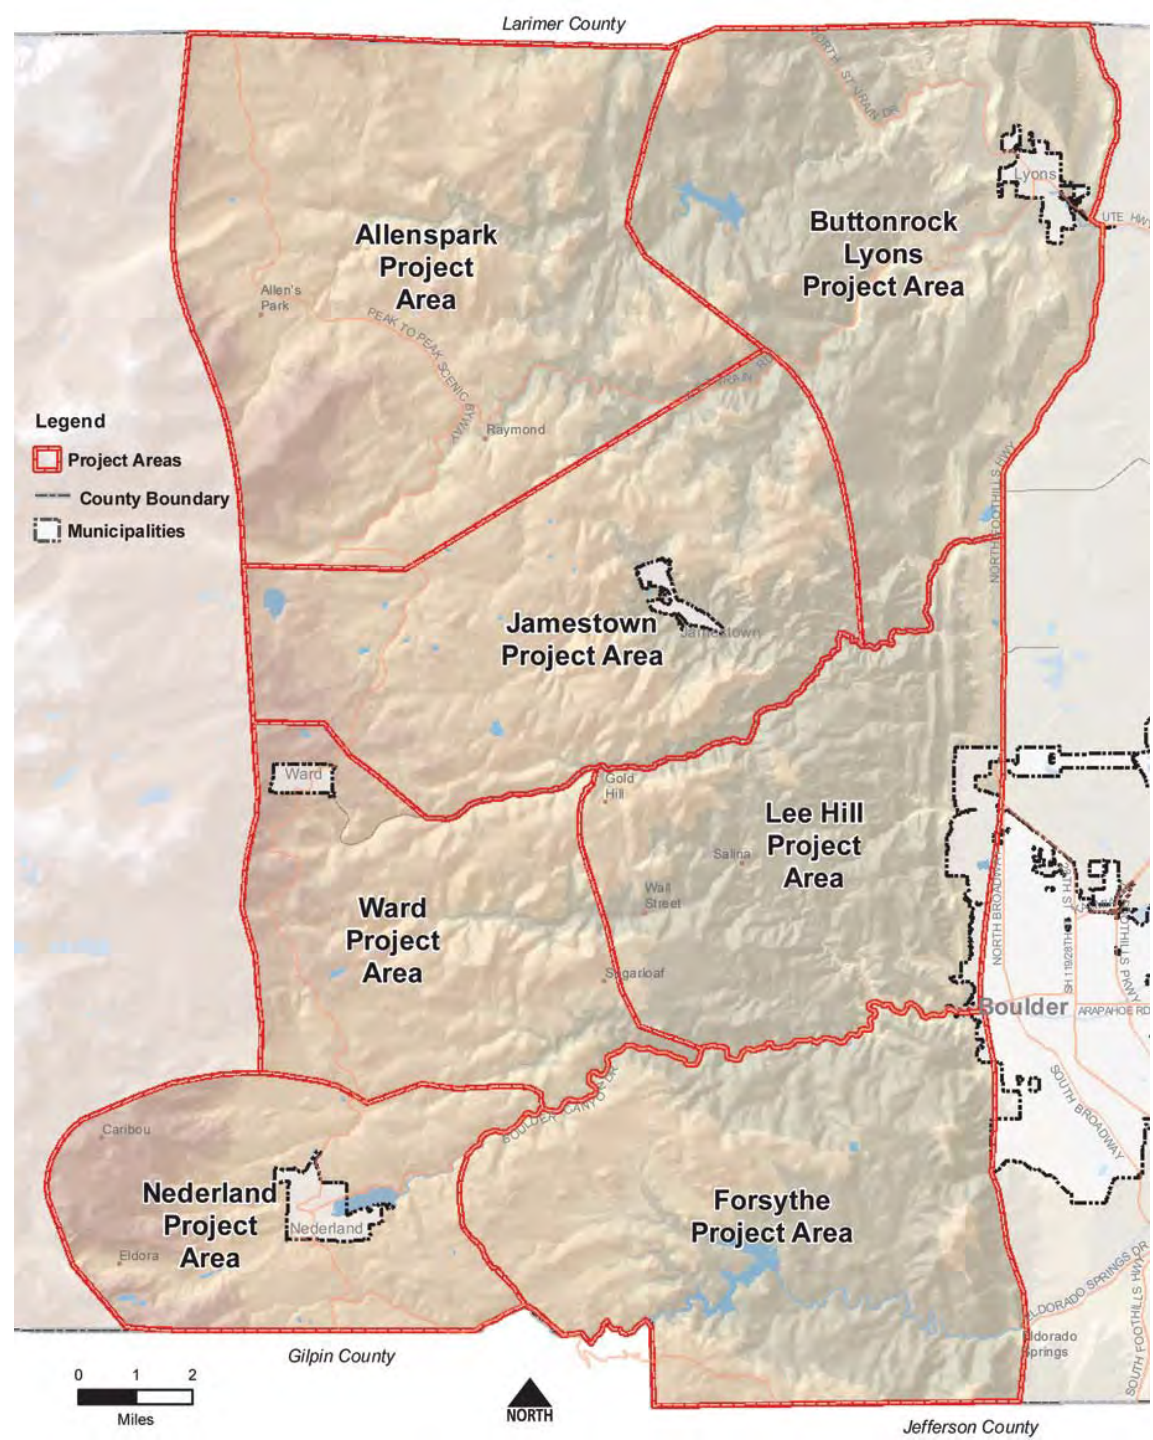

Boulder County CWPP

The Forester's Work Group identified seven landscape areas

Landscape Area Ranking by Wildfire Hazard

Landscape	Total Acres	% of Land with Extreme or High Wildfire Hazard	Rank	Acres with Extreme or High Wildfire Hazard	Rank
Forsythe	33,452	69%	1	23,240	2
Buttonrock	36,839	65%	2	23,953	1
Jamestown	32,624	64%	3	20,745	4
Allenspark	44,615	47%	4	20,875	3

Wildfire hazard includes likelihood of wildfire occurrence (probability an area will burn) and anticipated fire intensity (FlamMap crown fire potential and flame length)

Landscape Area Ranking by Values at Risk

Landscape	Total Acres	% of Land with Exceptional, High or Moderate Values at Risk	Rank	Acres with Exceptional, High or Moderate Values at Risk	Rank
Lee Hill	27,337	83%	1	22,581	3
Forsythe	33,452	75%	2	25,000	2
Buttonrock	36,839	71%	3	26,134	1

Values at risk include structure density, homes, water supply zones, historical sites, key ecological areas, and roads and railroads